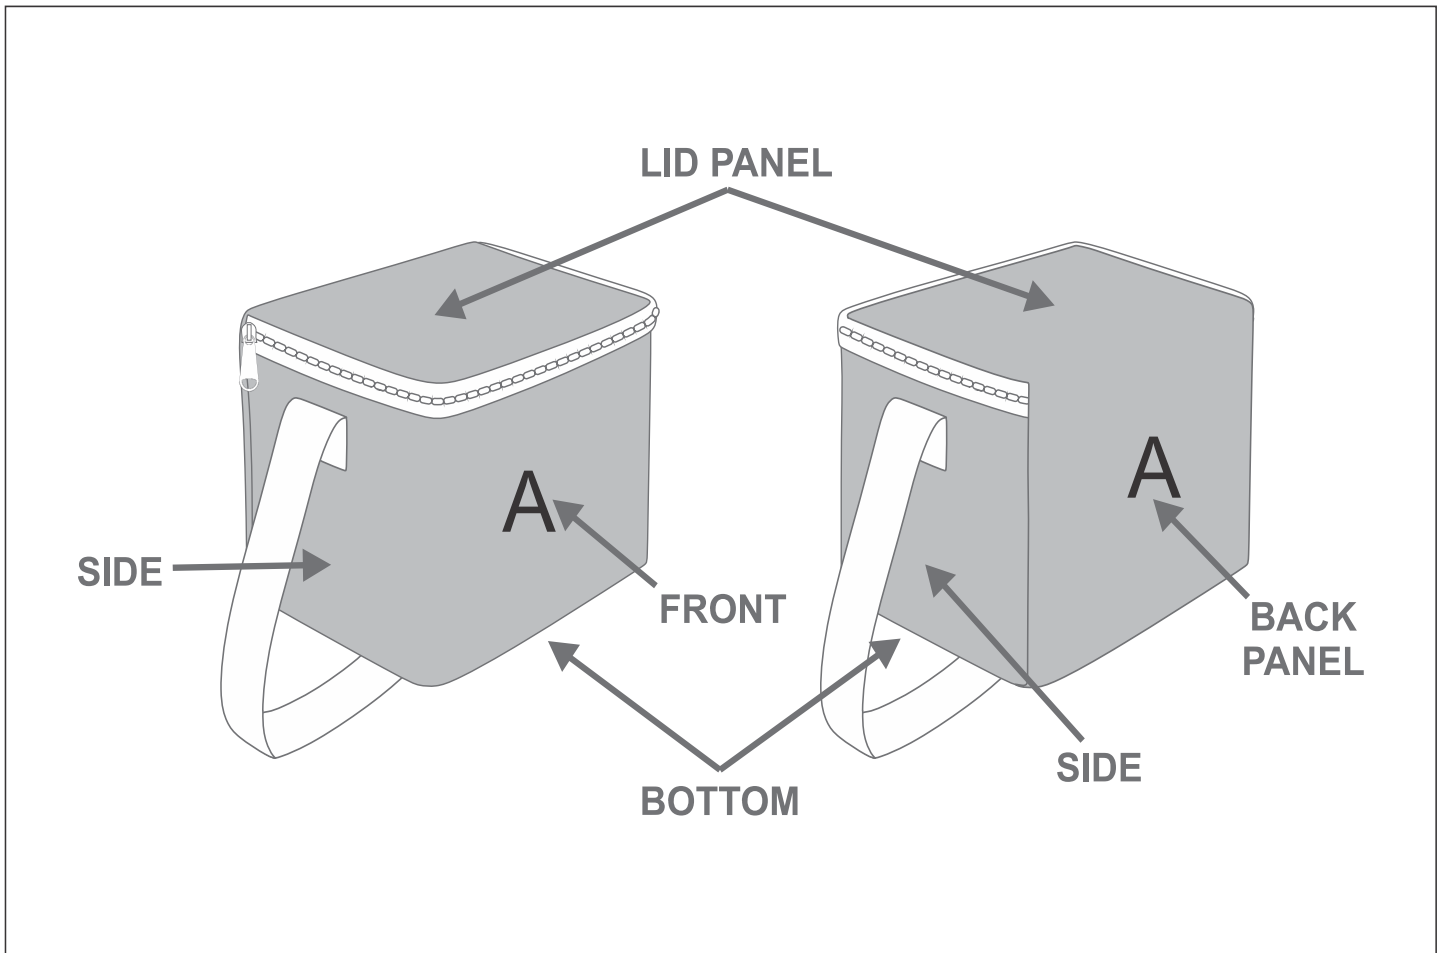

# CC-HP-12-G

Hoppla Ontario RPET Stitch-Bond 6 Can Cooler

## Need to know:

Includes 1-Position Sublimation (setup fees apply)

- Please Note: We cannot guarantee 100% logo Alignment on all Brandable Panels.

## Branding Options:

Position	Branding Method (Branding Code)	No. of Colours	Dimension
A	Custom Sublimation A (CPSUB-A)	Full Colour	499mm wide x 662mm high